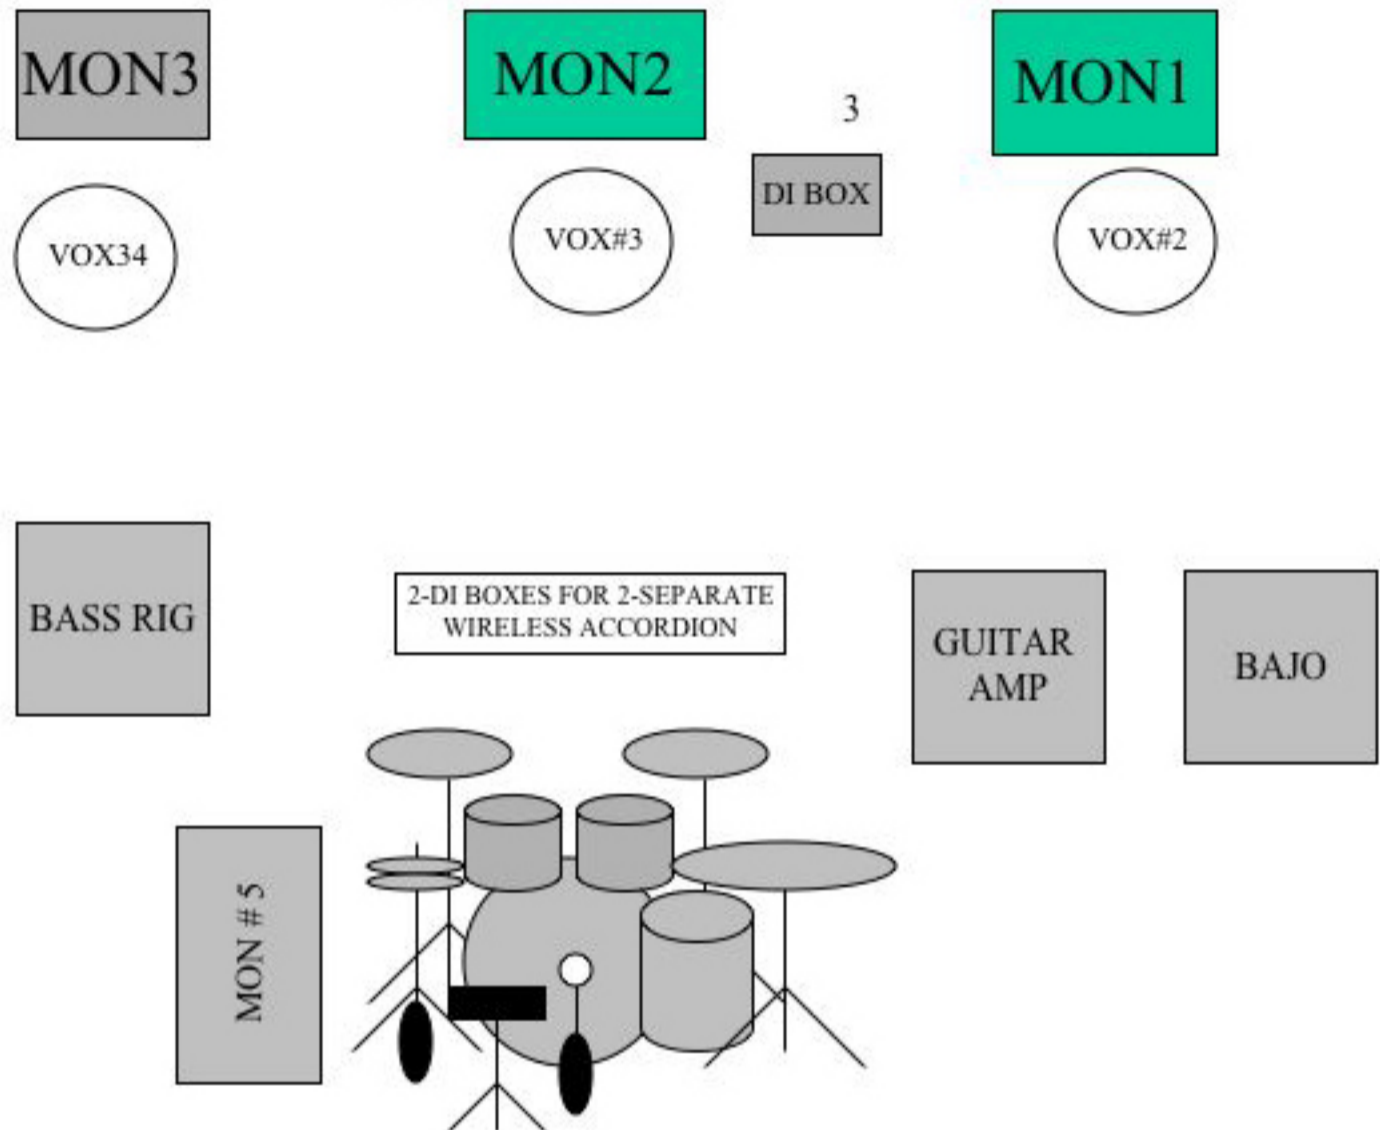

Los TexManiacs

Stage Plot

Front Stage

Los TexManiacs Requirements w/Special Guest Appearances

- ALL VOCAL MICS- SCHURE SM58 OR BETA.
- 1-BASS RIG SWR 4-10" OR GK.
- 1-BAJO SEXTO AMP- FENDER TWIN OR 4-10" BASSMAN.
- 1-GUITAR AMP- FENDER TWIN OR 4-10" BASSMAN.
- 1-COMPLETE DRUM SET W/CYMBALS (2-CRASH & 1-RIDE) AND SEAT. DW, FIBES, OR YAMAHA.
- .
- 2 -DI BOXES FOR 2-SEPARATE WIRELESS ACCORDIONS.
- 1-DI BOX FOR ACOUSTIC GUITAR (IN FRONT OF MON#2)